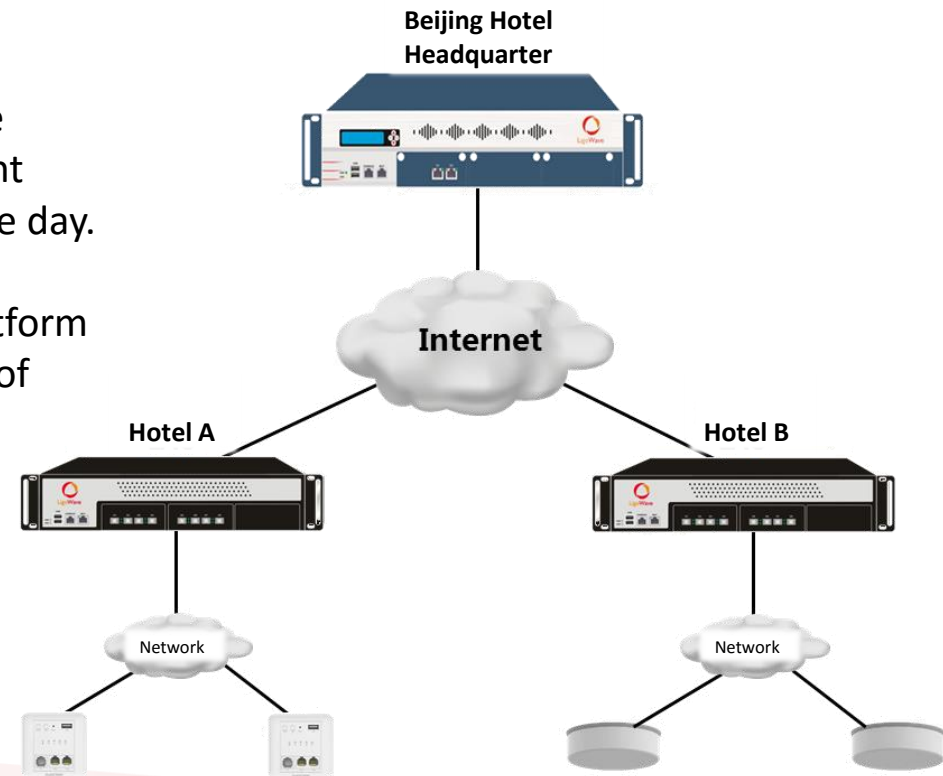

The advertising at each Honda 4S stores consists of 50% Honda branding and 50% local 4S store promotion.

Case Study 2- Hotel Chain Solution

A VAC is installed at the hotel's headquarter in Beijing and a LAC is installed in each of the chain hotels. Through Internet layer3 IPsec VPN tunnel, the LACs establishes communications with the cloud services platform of the VAC.

Various branch hotels can access the cloud service platform for client authentication, or the other method is to authenticate through local LACs. By connecting to the cloud service platform, all customers' data (name, validation date, phone number, ID number and etc) is located in one central location for efficient management.

Content services are pushed through the cloud service platform. So different contents can be pushed to different SSID, geographical location and during certain time of the day.

All branch APs can be registered to the cloud service platform through internet to manage all personnel, maintenance of equipment, monitoring and auditing.

Case Study 6- Tertiary Hospital's WiFi solution

A WAC is deployed at the IT department in the hospital and will central manage all WAP devices and its configuration. WAC has built-in firewall, VPN, user authentication, content push services and content auditing.