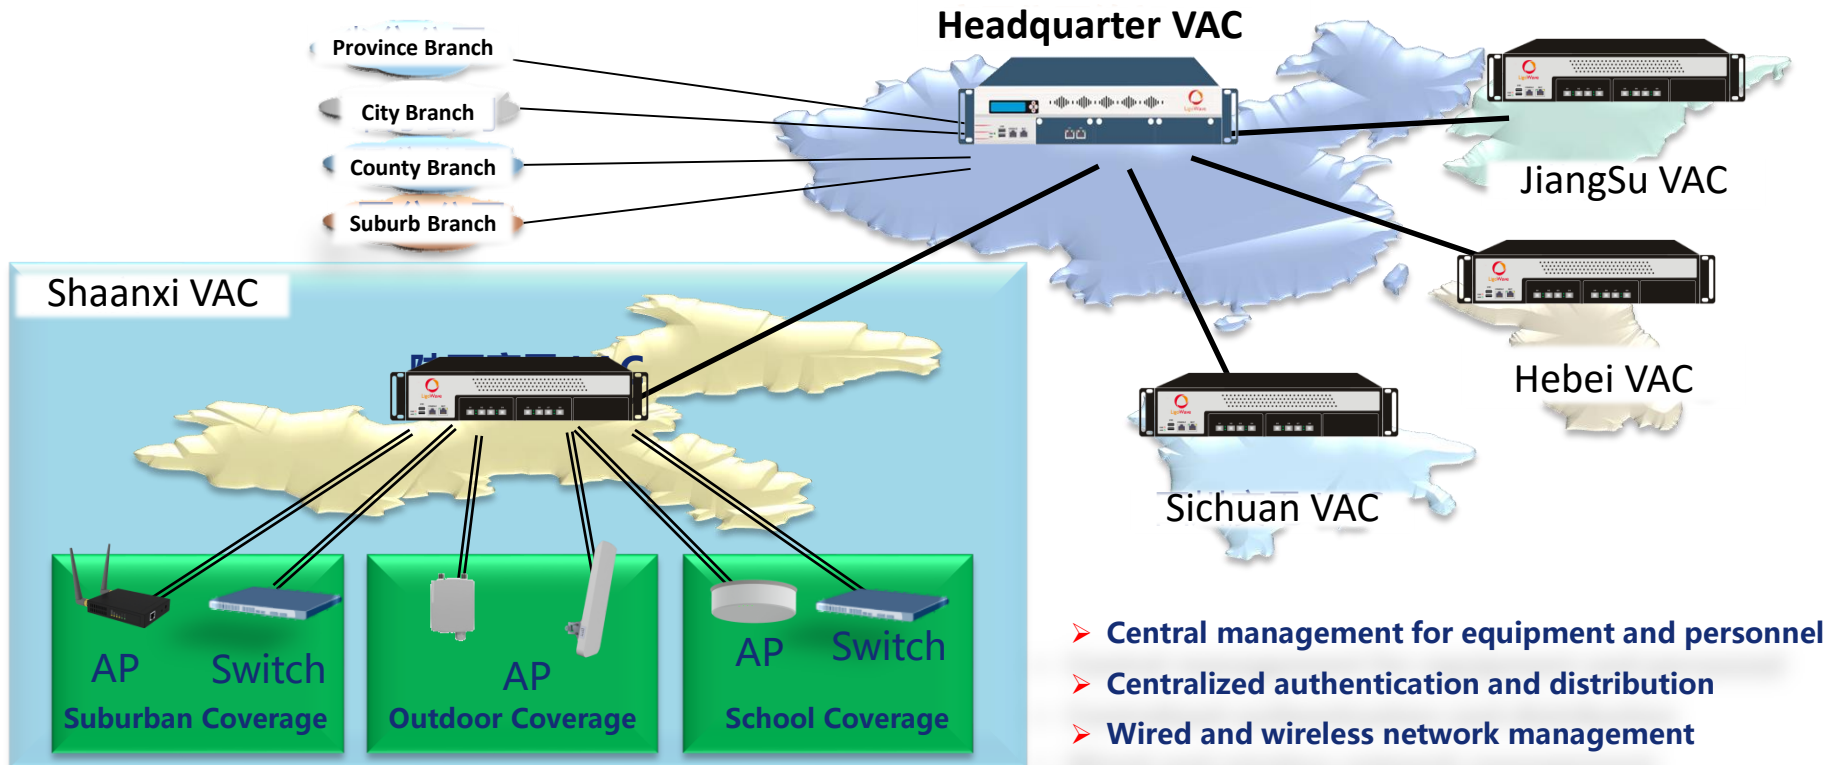

手机号： 获得验证码

验证码： 同意并登录

本无线网络由茂业会员中心免费为茂业会员使用，使用前请仔细阅读《无线网络使用说明》，如有不明请拨打热线电话咨询。

服务热线 0755-22157682

营业时间 周一至周五：10:00-22:00
周六至周日：10:00-22:00

Case Study 4- Radio and TV Broadcasting Solution

Radio and TV broadcasting headquarter installs a VAC to manage the other LAC at each branch offices across the provinces. Utilizing its expansive cable broadcasting network resource, the contents can be quickly pushed through WiFi to the end-users. Through unique virtual network technology, radio and television network can effectively spread and cover household internet services and local outdoor WiFi services.

Case Study 4- Radio and TV Broadcasting Solution

Using virtual network technology, LigoWave is able to provide bus stops and outdoor shopping areas seamless WiFi coverage and connection.

Case Study 5- Primary and Secondary School's Online Resource Solution

The department of education installs a VAC to central manage all the LAC installed at each school. This will ensure the flexibility and security of wireless network at each school and provide a better learning environment and interactive online learning courses.

For this project, a VAC and one sets of LAC were deployed at each of the 4 largest transport terminal in Urumqi (totaling 4 LACs). To achieve total WiFi coverage inside the terminals, a total of 42 APs were deployed. 4 high-power AP were deployed at the first terminal, 14 high-power AP in the second terminal, 17 high-power AP in the third terminal and lastly 7 high-power AP were deployed in the fourth terminal. Close clusters of AP devices were installed in areas with the most concentration of people to eliminate congestion to achieve good user WiFi experience.