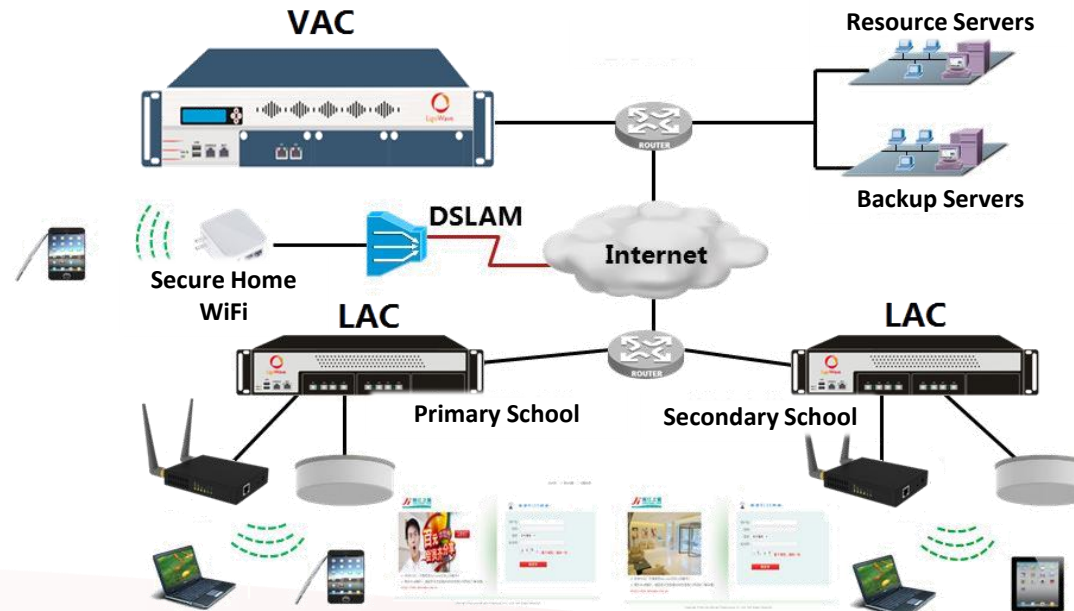

手机号： 获得验证码

验证码： 同意并登录

本无线网络由茂业会员中心免费为茂业会员使用，使用前请仔细阅读《无线网络使用说明》，如有不明请拨打热线电话咨询。

服务热线 0755-22157682

营业时间 周一至周五：10:00-22:00
周六至周日：10:00-22:00

Case Study 4- Radio and TV Broadcasting Solution

Radio and TV broadcasting headquarter installs a VAC to manage the other LAC at each branch offices across the provinces. Utilizing its expansive cable broadcasting network resource, the contents can be quickly pushed through WiFi to the end-users. Through unique virtual network technology, radio and television network can effectively spread and cover household internet services and local outdoor WiFi services.

Case Study 4- Radio and TV Broadcasting Solution

Using virtual network technology, LigoWave is able to provide bus stops and outdoor shopping areas seamless WiFi coverage and connection.

Case Study 5- Primary and Secondary School's Online Resource Solution

The department of education installs a VAC to central manage all the LAC installed at each school. This will ensure the flexibility and security of wireless network at each school and provide a better learning environment and interactive online learning courses.

Case Study 6- Tertiary Hospital's WiFi solution

A WAC is deployed at the IT department in the hospital and will central manage all WAP devices and its configuration. WAC has built-in firewall, VPN, user authentication, content push services and content auditing.