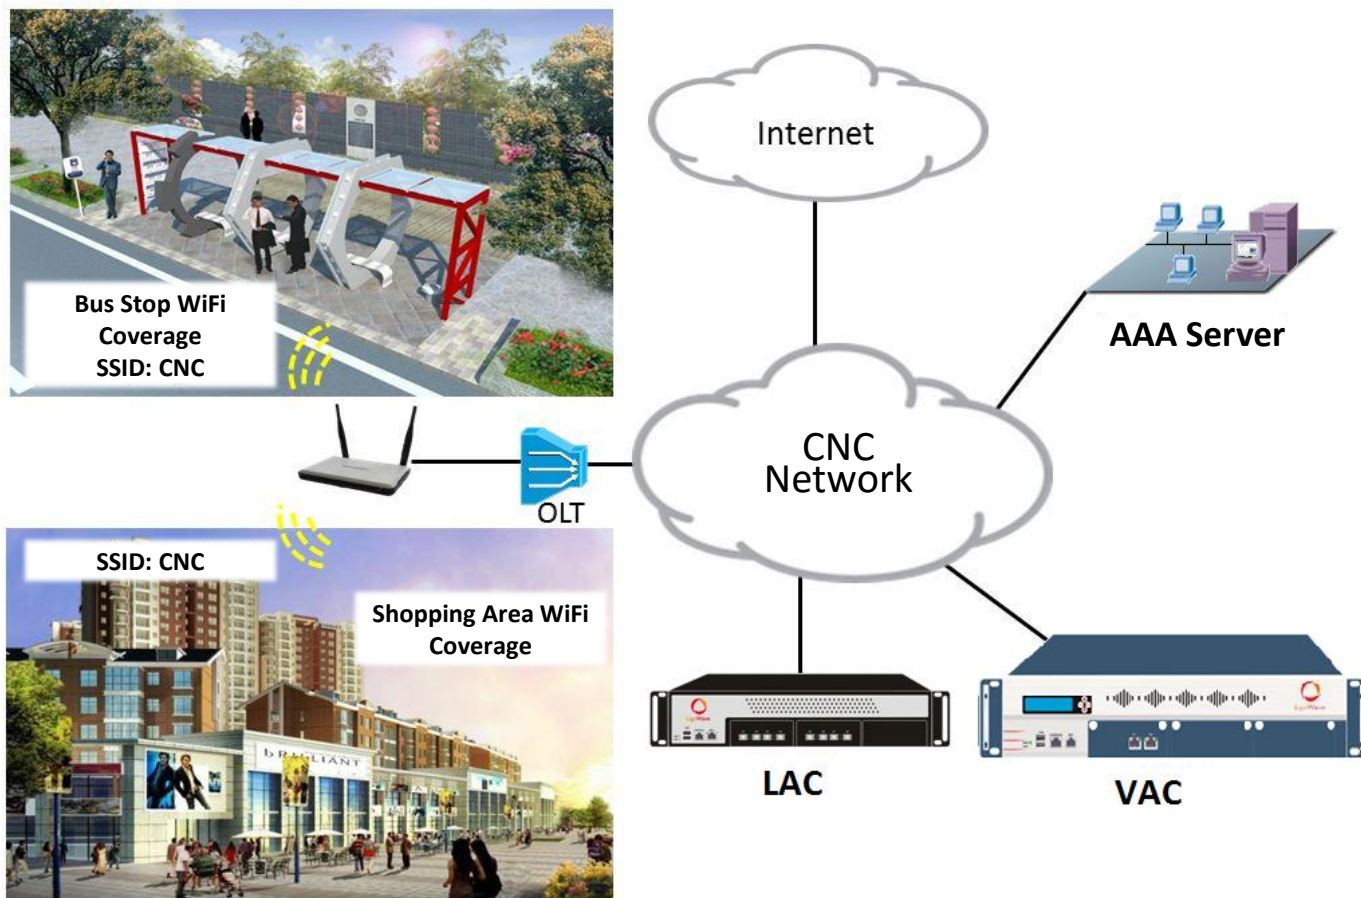

Case Study 3- Maoye Group's Large Chain Shopping Mall Solution

A LigoWave VAC is installed at Maoye Group's headquarter and through this VAC, it will central manage all the rest of the devices at the Mall, including LAC and WAP. All policies and configuration changes will be distributed through this VAC, they include but not limited to; configuration management, firewall settings, VPN, authorized account, user permissions, content push services and content auditing.

手机号： 获得验证码

验证码： 同意并登录

本无线网络由茂业会员中心免费为茂业会员使用，使用前请仔细阅读《无线网络使用说明》，如有不明请拨打热线电话咨询。

服务热线 0755-22157682

营业时间 周一至周五：10:00-22:00
周六至周日：10:00-22:00

Case Study 4- Radio and TV Broadcasting Solution

Radio and TV broadcasting headquarter installs a VAC to manage the other LAC at each branch offices across the provinces. Utilizing its expansive cable broadcasting network resource, the contents can be quickly pushed through WiFi to the end-users. Through unique virtual network technology, radio and television network can effectively spread and cover household internet services and local outdoor WiFi services.

Case Study 4- Radio and TV Broadcasting Solution

Using virtual network technology, LigoWave is able to provide bus stops and outdoor shopping areas seamless WiFi coverage and connection.

Case Study 5- Primary and Secondary School's Online Resource Solution

The department of education installs a VAC to central manage all the LAC installed at each school. This will ensure the flexibility and security of wireless network at each school and provide a better learning environment and interactive online learning courses.