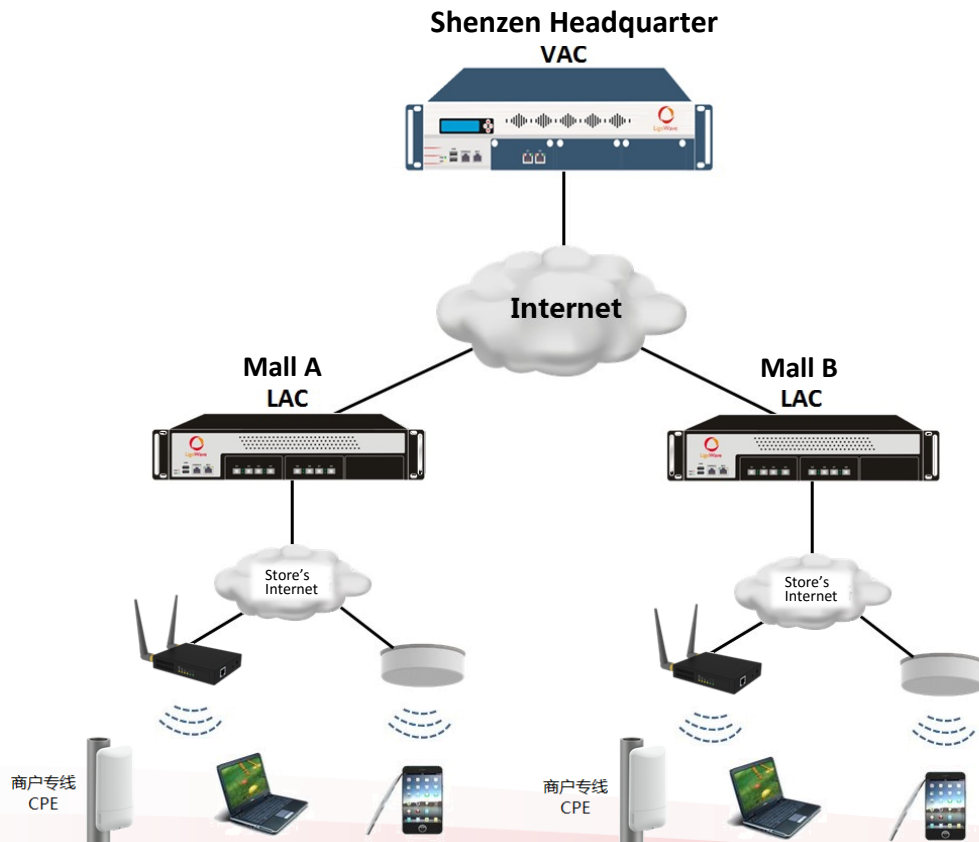

The advertising at each Honda 4S stores consists of 50% Honda branding and 50% local 4S store promotion.

Case Study 2- Hotel Chain Solution

A VAC is installed at the hotel's headquarter in Beijing and a LAC is installed in each of the chain hotels. Through Internet layer3 IPsec VPN tunnel, the LACs establishes communications with the cloud services platform of the VAC.

Various branch hotels can access the cloud service platform for client authentication, or the other method is to authenticate through local LACs. By connecting to the cloud service platform, all customers' data (name, validation date, phone number, ID number and etc) is located in one central location for efficient management.

Content services are pushed through the cloud service platform. So different contents can be pushed to different SSID, geographical location and during certain time of the day.

All branch APs can be registered to the cloud service platform through internet to manage all personnel, maintenance of equipment, monitoring and auditing.

Case Study 3- Maoye Group's Large Chain Shopping Mall Solution

A LigoWave VAC is installed at Maoye Group's headquarter and through this VAC, it will central manage all the rest of the devices at the Mall, including LAC and WAP. All policies and configuration changes will be distributed through this VAC, they include but not limited to; configuration management, firewall settings, VPN, authorized account, user permissions, content push services and content auditing.