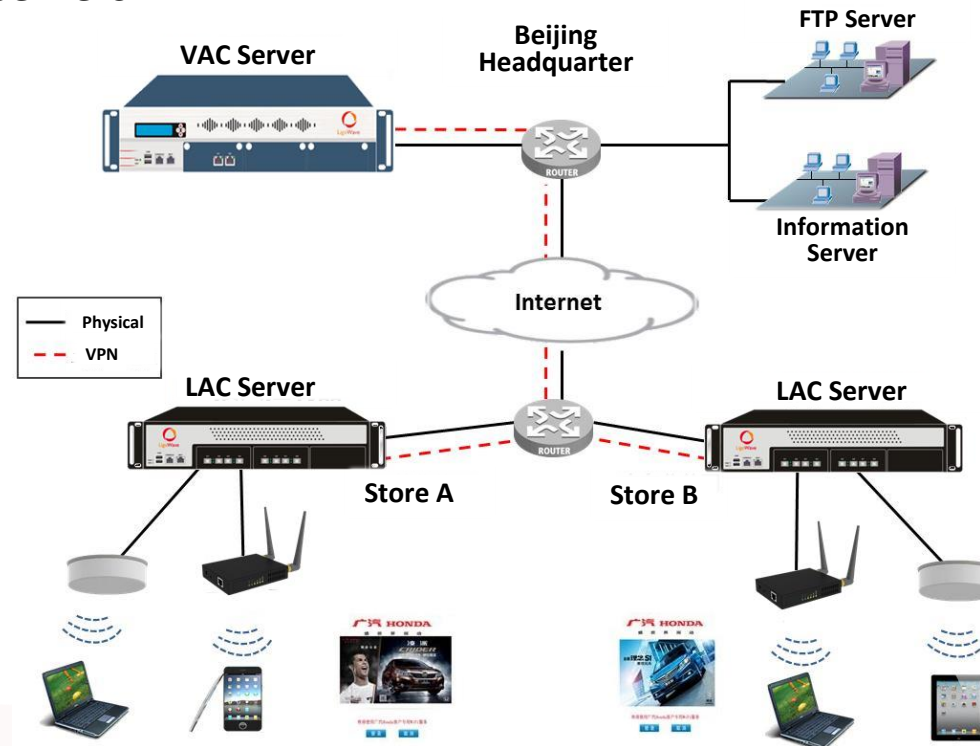

LigoWave- AC Case Studies

LigoWave

Case Study 1- Honda(China) 4S Store Solution

There are over 500 Honda(China) stores nationwide. Honda(China) deployed a total of 1 station VAC + 2 LAC + multiple sets of WAPs throughout its stores. The VAC at the headquarter manages all branch WAPs and depending on where the stores are located and the customer base, the VAC can push advertisement pages targeting the right audience for precise marketing. Centralized management of all branch WAPs, controlling its policies, RF power, strategy and policy certifications. 2 LACs is responsible for certain area of access and act as redundancy servers.

The department of education installs a VAC to central manage all the LAC installed at each school. This will ensure the flexibility and security of wireless network at each school and provide a better learning environment and interactive online learning courses.

Case Study 6- Tertiary Hospital's WiFi solution

A WAC is deployed at the IT department in the hospital and will central manage all WAP devices and its configuration. WAC has built-in firewall, VPN, user authentication, content push services and content auditing.

For this project, a VAC and one sets of LAC were deployed at each of the 4 largest transport terminal in Urumqi (totaling 4 LACs). To achieve total WiFi coverage inside the terminals, a total of 42 APs were deployed. 4 high-power AP were deployed at the first terminal, 14 high-power AP in the second terminal, 17 high-power AP in the third terminal and lastly 7 high-power AP were deployed in the fourth terminal. Close clusters of AP devices were installed in areas with the most concentration of people to eliminate congestion to achieve good user WiFi experience.