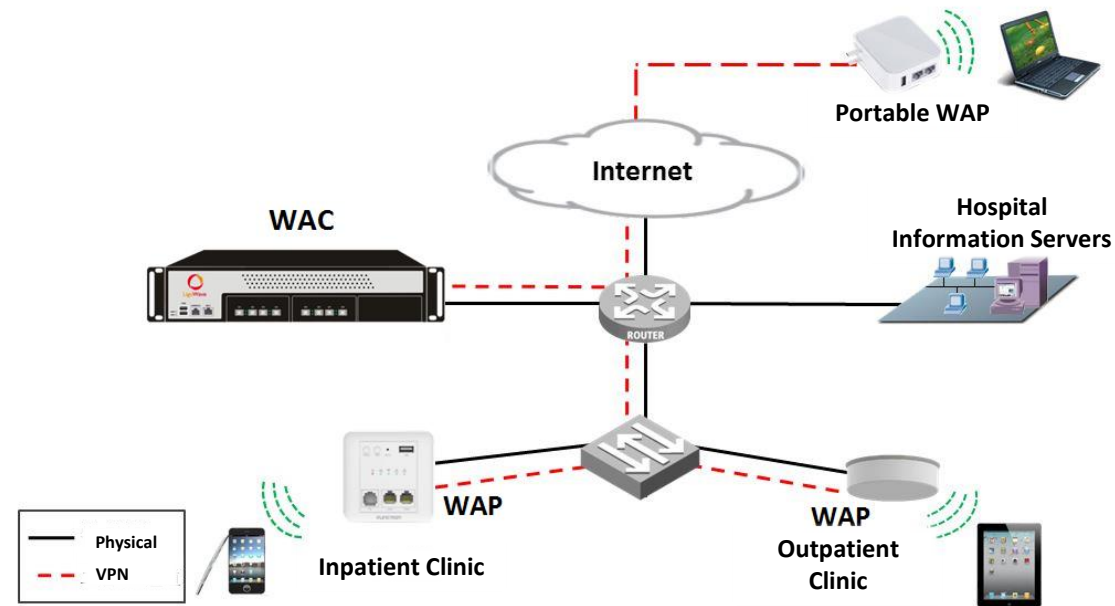

Case Study 6- Tertiary Hospital's WiFi solution

A WAC is deployed at the IT department in the hospital and will central manage all WAP devices and its configuration. WAC has built-in firewall, VPN, user authentication, content push services and content auditing.

AP can access WAC's private cloud service platform, registering through the internet. Just like managing WAPs, WAC can also manage all APs. A hospital personnel can travel with a AP and be anywhere with internet to access the resources back at the hospital through VPN.

By using LigoWave's wireless cloud service platform solution, hospitals are able to speed up processes, obtain vital resources and boost the efficiency and reputation of doctors and hospital.