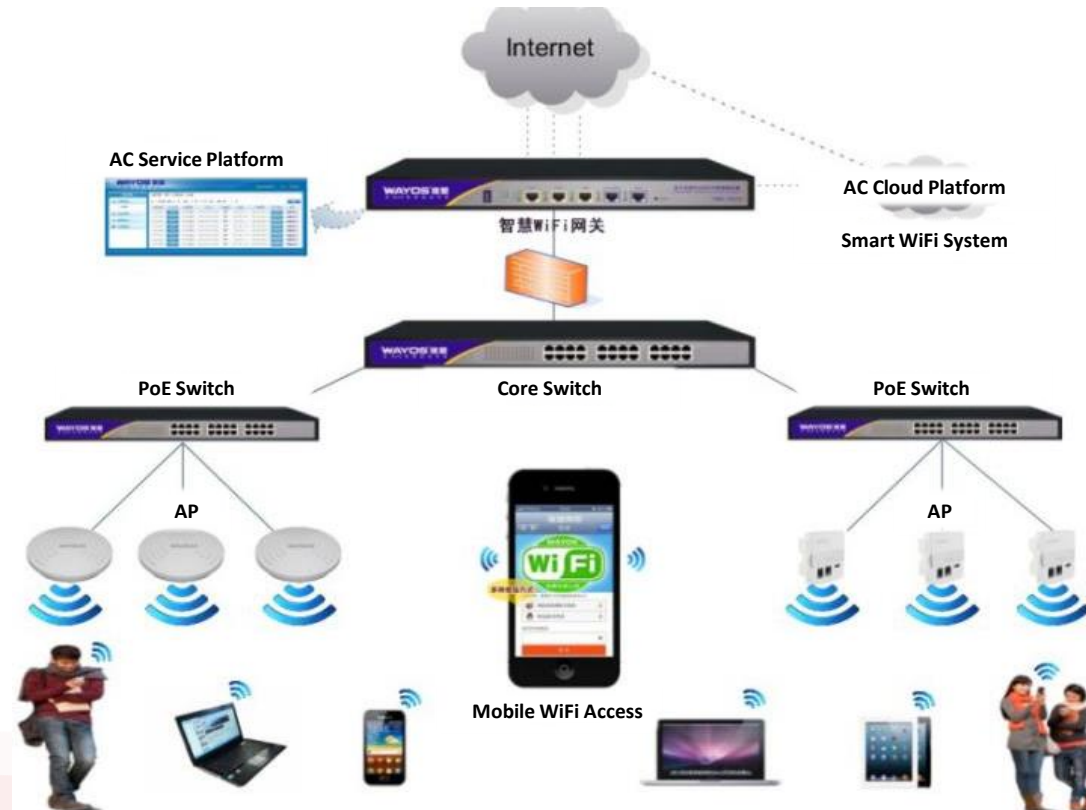

Various branch hotels can access the cloud service platform for client authentication, or the other method is to authenticate through local LACs. By connecting to the cloud service platform, all customers' data (name, validation date, phone number, ID number and etc) is located in one central location for efficient management.

The department of education installs a VAC to central manage all the LAC installed at each school. This will ensure the flexibility and security of wireless network at each school and provide a better learning environment and interactive online learning courses.

Case Study 6- Tertiary Hospital's WiFi solution

A WAC is deployed at the IT department in the hospital and will central manage all WAP devices and its configuration. WAC has built-in firewall, VPN, user authentication, content push services and content auditing.

For this project, a VAC and one sets of LAC were deployed at each of the 4 largest transport terminal in Urumqi (totaling 4 LACs). To achieve total WiFi coverage inside the terminals, a total of 42 APs were deployed. 4 high-power AP were deployed at the first terminal, 14 high-power AP in the second terminal, 17 high-power AP in the third terminal and lastly 7 high-power AP were deployed in the fourth terminal. Close clusters of AP devices were installed in areas with the most concentration of people to eliminate congestion to achieve good user WiFi experience.